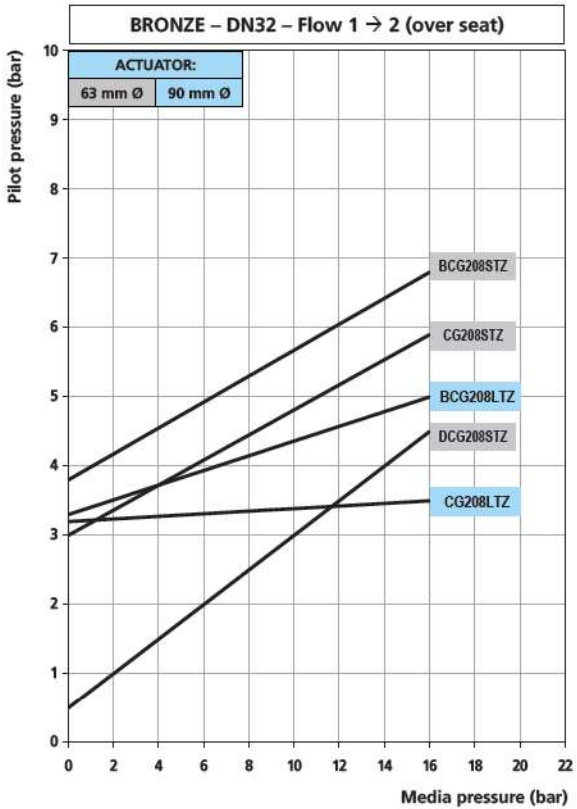

Bronze Valves Comparative Charts DN15 to DN20

Version: CG = Normally Closed, BCG = Normally Closed (anti-waterhammer), RCG = Normally Open, DCG = Double Acting

Bronze Valves Comparative Charts DN25 to DN32

Version: CG = Normally Closed, BCG = Normally Closed (anti-waterhammer), RCG = Normally Open, DCG = Double Acting

Bronze Valves Comparative Charts DN40 to DN50

Version: CG = Normally Closed, BCG = Normally Closed (anti-waterhammer), RCG = Normally Open, DCG = Double Acting