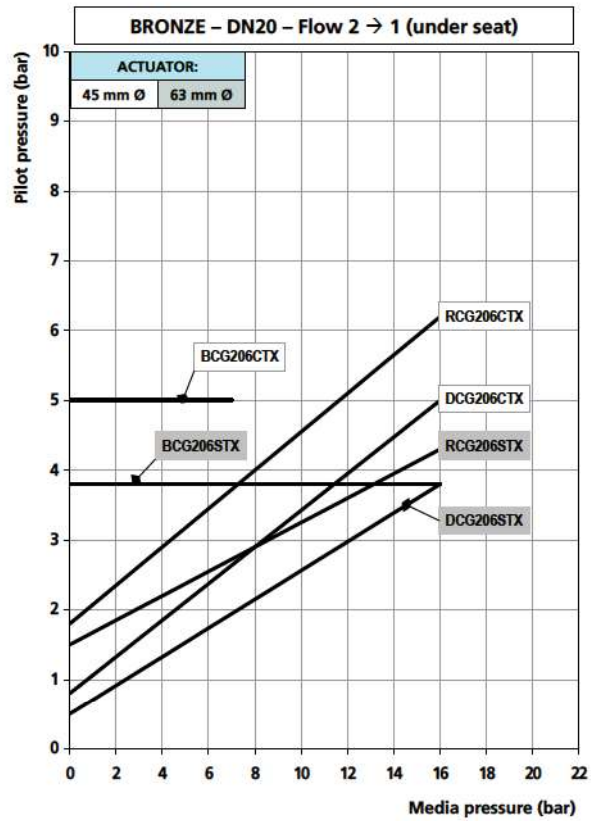

Bronze Valves Comparative Charts DN15 to DN20

Version: CG = Normally Closed, BCG = Normally Closed (anti-waterhammer), RCG = Normally Open, DCG = Double Acting

Bronze Valves Comparative Charts DN25 to DN32

Version: CG = Normally Closed, BCG = Normally Closed (anti-waterhammer), RCG = Normally Open, DCG = Double Acting

Bronze Valves Comparative Charts DN40 to DN50

Version: CG = Normally Closed, BCG = Normally Closed (anti-waterhammer), RCG = Normally Open, DCG = Double Acting