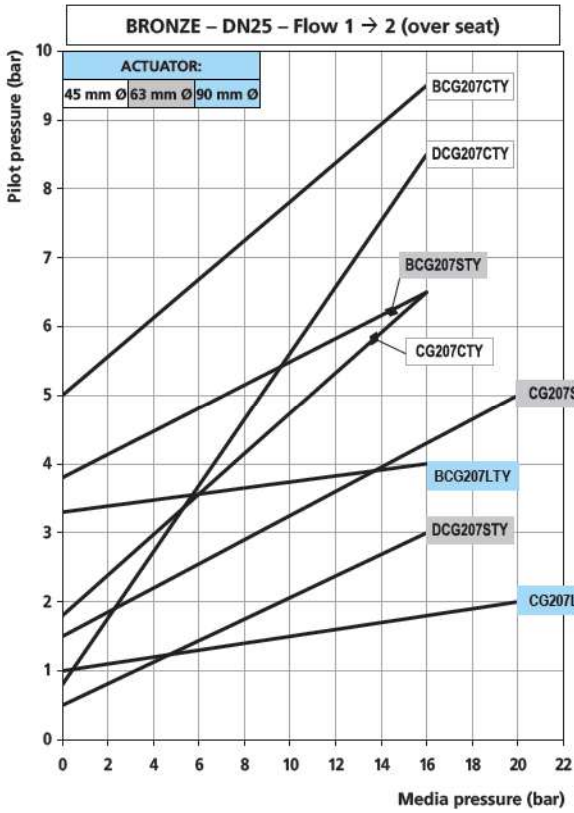

Bronze Valves Comparative Charts DN15 to DN20

Version: CG = Normally Closed, BCG = Normally Closed (anti-waterhammer), RCG = Normally Open, DCG = Double Acting

Bronze Valves Comparative Charts DN25 to DN32

Version: CG = Normally Closed, BCG = Normally Closed (anti-waterhammer), RCG = Normally Open, DCG = Double Acting

Bronze Valves Comparative Charts DN40 to DN50

Version: CG = Normally Closed, BCG = Normally Closed (anti-waterhammer), RCG = Normally Open, DCG = Double Acting