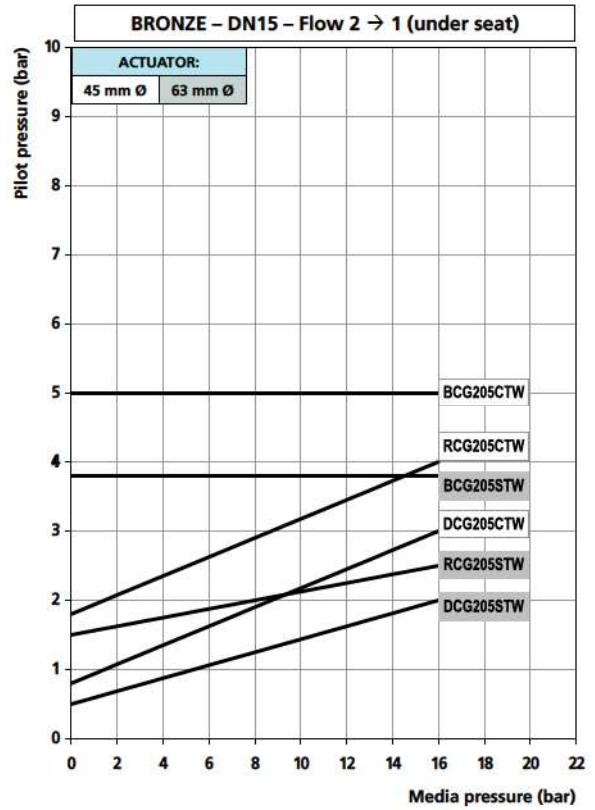

Bronze Valves Comparative Charts DN15 to DN20

Version: CG = Normally Closed, BCG = Normally Closed (anti-waterhammer), RCG = Normally Open, DCG = Double Acting

Bronze Valves Comparative Charts DN25 to DN32

Version: CG = Normally Closed, BCG = Normally Closed (anti-waterhammer), RCG = Normally Open, DCG = Double Acting

Bronze Valves Comparative Charts DN40 to DN50

Version: CG = Normally Closed, BCG = Normally Closed (anti-waterhammer), RCG = Normally Open, DCG = Double Acting