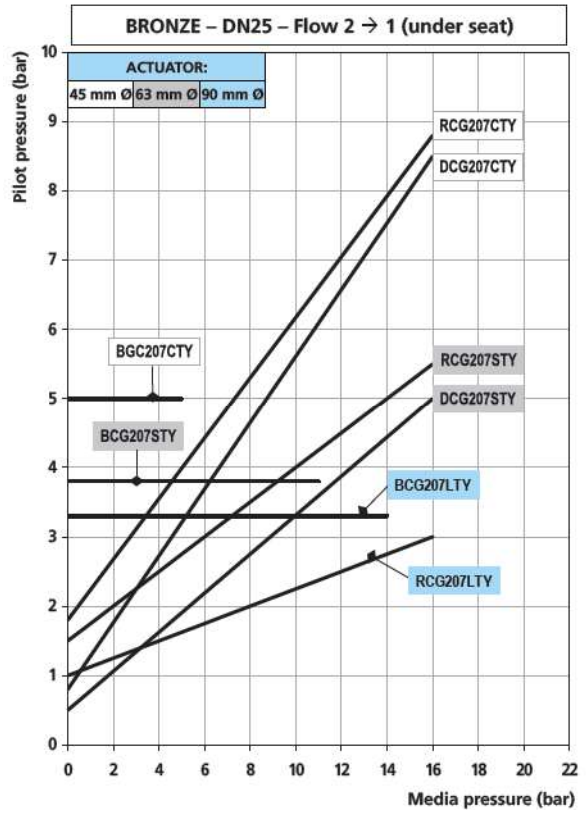

Bronze Valves Comparative Charts DN15 to DN20

Version: CG = Normally Closed, BCG = Normally Closed (anti-waterhammer), RCG = Normally Open, DCG = Double Acting

Bronze Valves Comparative Charts DN25 to DN32

Version: CG = Normally Closed, BCG = Normally Closed (anti-waterhammer), RCG = Normally Open, DCG = Double Acting

Bronze Valves Comparative Charts DN40 to DN50

Version: CG = Normally Closed, BCG = Normally Closed (anti-waterhammer), RCG = Normally Open, DCG = Double Acting