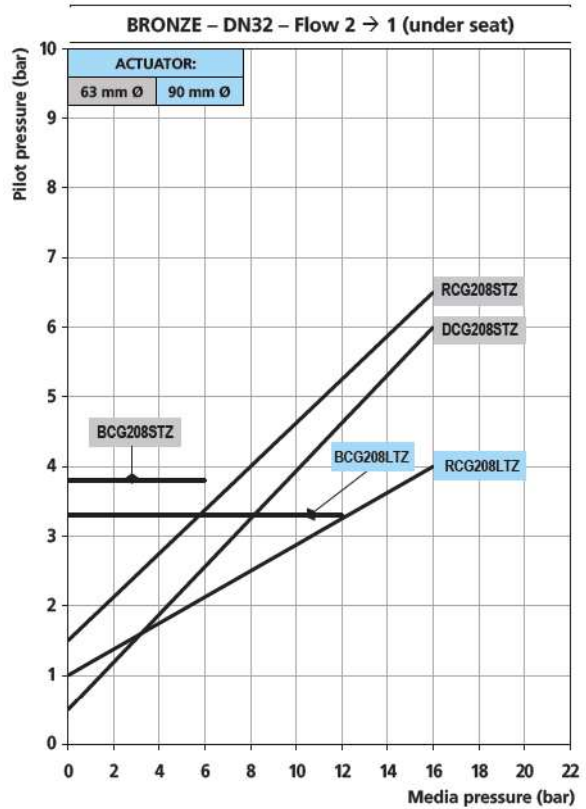

Bronze Valves Comparative Charts DN15 to DN20

Version: CG = Normally Closed, BCG = Normally Closed (anti-waterhammer), RCG = Normally Open, DCG = Double Acting

Bronze Valves Comparative Charts DN25 to DN32

Version: CG = Normally Closed, BCG = Normally Closed (anti-waterhammer), RCG = Normally Open, DCG = Double Acting

Bronze Valves Comparative Charts DN40 to DN50

Version: CG = Normally Closed, BCG = Normally Closed (anti-waterhammer), RCG = Normally Open, DCG = Double Acting