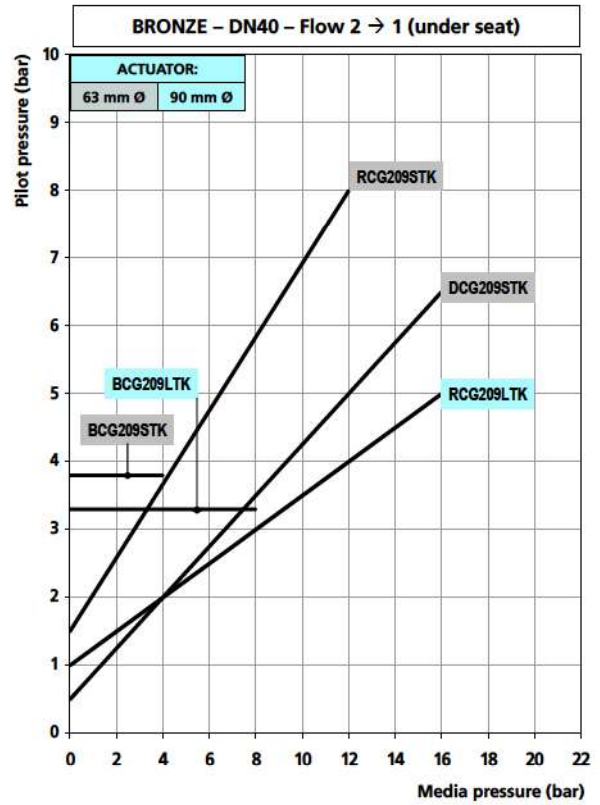

Bronze Valves Comparative Charts DN15 to DN20

Version: CG = Normally Closed, BCG = Normally Closed (anti-waterhammer), RCG = Normally Open, DCG = Double Acting

Bronze Valves Comparative Charts DN25 to DN32

Version: CG = Normally Closed, BCG = Normally Closed (anti-waterhammer), RCG = Normally Open, DCG = Double Acting

Bronze Valves Comparative Charts DN40 to DN50

Version: CG = Normally Closed, BCG = Normally Closed (anti-waterhammer), RCG = Normally Open, DCG = Double Acting