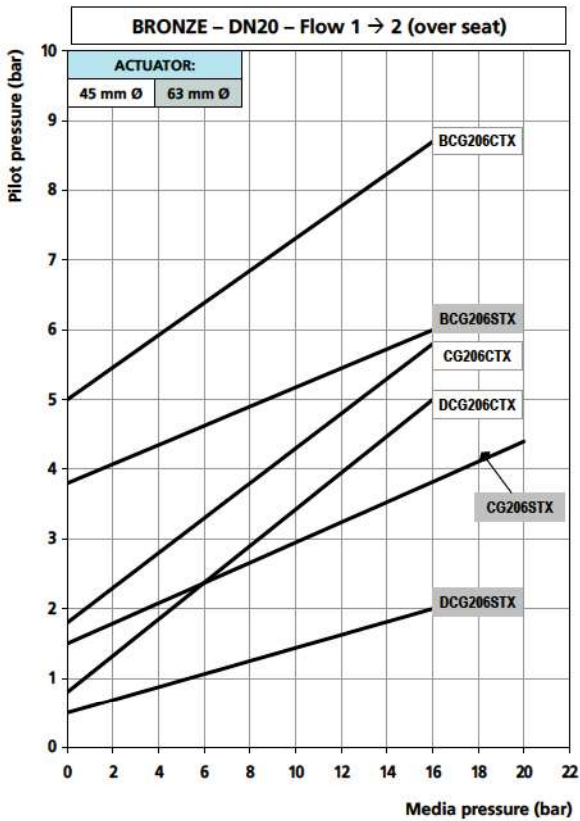

Bronze Valves Comparative Charts DN15 to DN20

Version: CG = Normally Closed, BCG = Normally Closed (anti-waterhammer), RCG = Normally Open, DCG = Double Acting

Bronze Valves Comparative Charts DN25 to DN32

Version: CG = Normally Closed, BCG = Normally Closed (anti-waterhammer), RCG = Normally Open, DCG = Double Acting

Bronze Valves Comparative Charts DN40 to DN50

Version: CG = Normally Closed, BCG = Normally Closed (anti-waterhammer), RCG = Normally Open, DCG = Double Acting