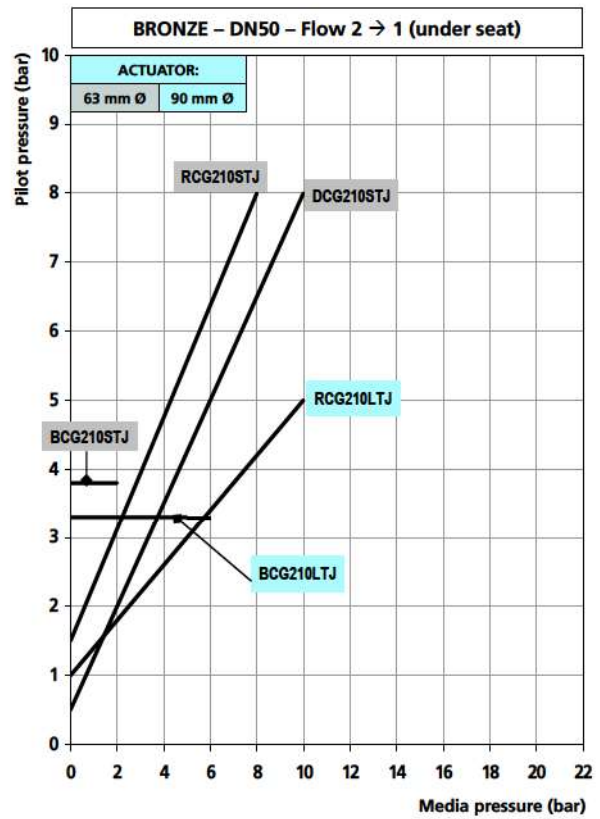

Bronze Valves Comparative Charts DN15 to DN20

Version: CG = Normally Closed, BCG = Normally Closed (anti-waterhammer), RCG = Normally Open, DCG = Double Acting

Bronze Valves Comparative Charts DN25 to DN32

Version: CG = Normally Closed, BCG = Normally Closed (anti-waterhammer), RCG = Normally Open, DCG = Double Acting

Bronze Valves Comparative Charts DN40 to DN50

Version: CG = Normally Closed, BCG = Normally Closed (anti-waterhammer), RCG = Normally Open, DCG = Double Acting