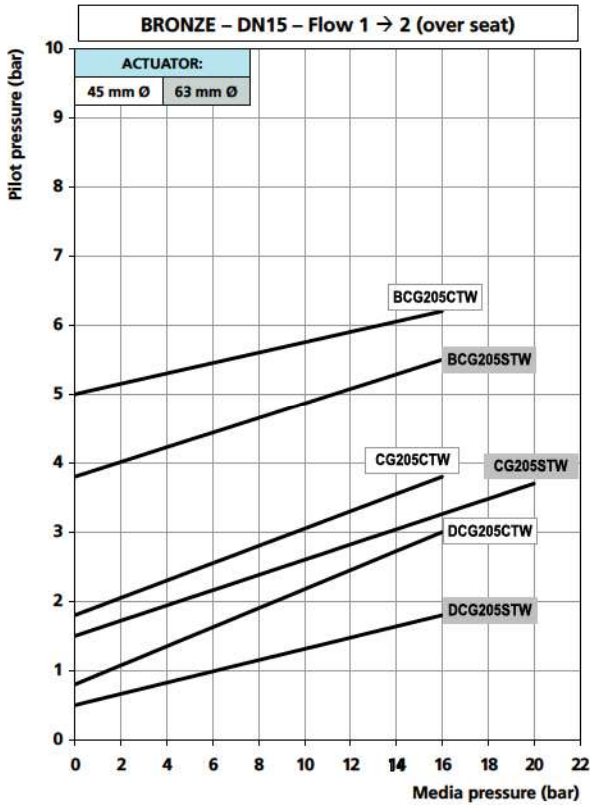

Bronze Valves Comparative Charts DN15 to DN20

Version: CG = Normally Closed, BCG = Normally Closed (anti-waterhammer), RCG = Normally Open, DCG = Double Acting

Bronze Valves Comparative Charts DN25 to DN32

Version: CG = Normally Closed, BCG = Normally Closed (anti-waterhammer), RCG = Normally Open, DCG = Double Acting

Bronze Valves Comparative Charts DN40 to DN50

Version: CG = Normally Closed, BCG = Normally Closed (anti-waterhammer), RCG = Normally Open, DCG = Double Acting