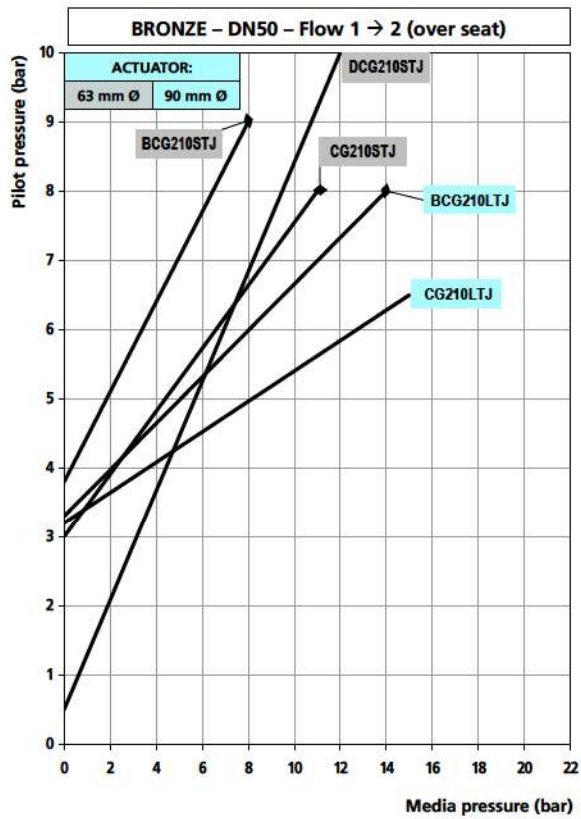

Bronze Valves Comparative Charts DN15 to DN20

Version: CG = Normally Closed, BCG = Normally Closed (anti-waterhammer), RCG = Normally Open, DCG = Double Acting

Bronze Valves Comparative Charts DN25 to DN32

Version: CG = Normally Closed, BCG = Normally Closed (anti-waterhammer), RCG = Normally Open, DCG = Double Acting

Bronze Valves Comparative Charts DN40 to DN50

Version: CG = Normally Closed, BCG = Normally Closed (anti-waterhammer), RCG = Normally Open, DCG = Double Acting