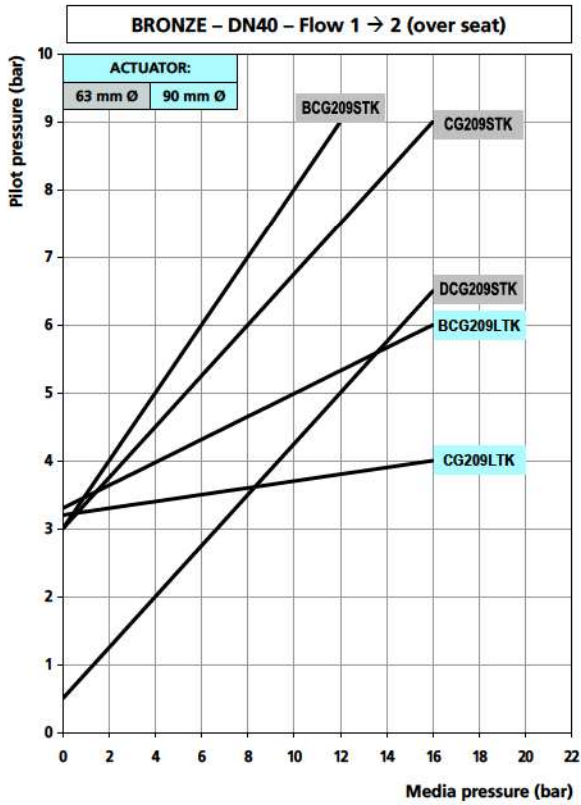

Bronze Valves Comparative Charts DN15 to DN20

Version: CG = Normally Closed, BCG = Normally Closed (anti-waterhammer), RCG = Normally Open, DCG = Double Acting

Bronze Valves Comparative Charts DN25 to DN32

Version: CG = Normally Closed, BCG = Normally Closed (anti-waterhammer), RCG = Normally Open, DCG = Double Acting

Bronze Valves Comparative Charts DN40 to DN50

Version: CG = Normally Closed, BCG = Normally Closed (anti-waterhammer), RCG = Normally Open, DCG = Double Acting