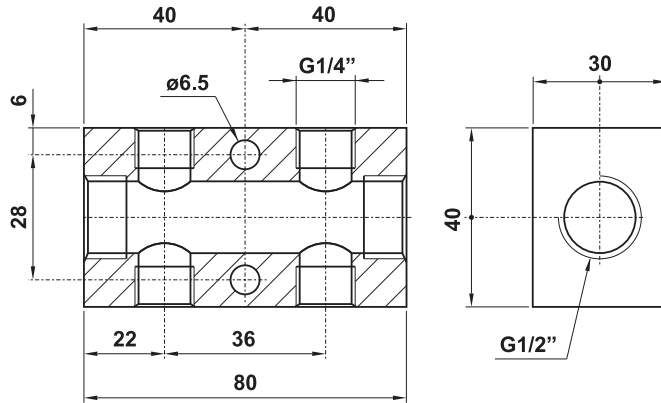

collettore doppio 2 fori 1/4" con foro passante 1/2"
in-line double manifold with 2 user ports 1/4" and 1/2" feed ports

modello model	n. fori no. ports
AU.039.1	2