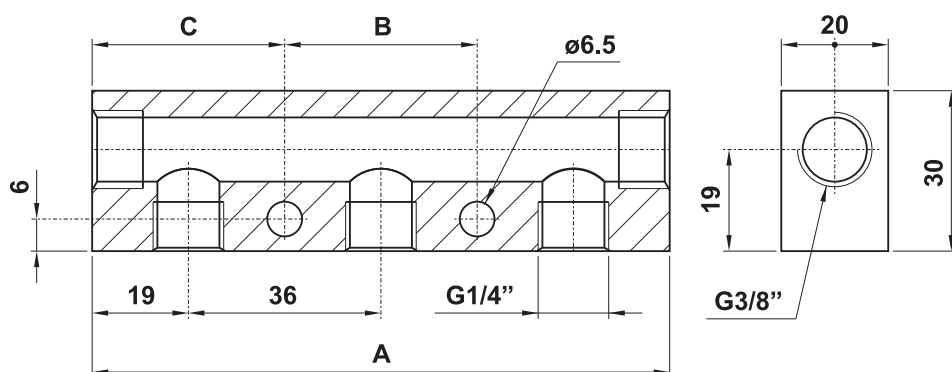

collettori 1/4" con foro passante 3/8"

in-line manifolds with 1/4" user ports and 3/8" feed ports

modello model	n. fori no. ports	A	B	C
AU.011.1	2	74	61	6.5
AU.013.1	3	110	36	37
AU.014.1	4	146	72	37
AU.015.1	5	182	108	37
AU.016.1	6	218	144	37