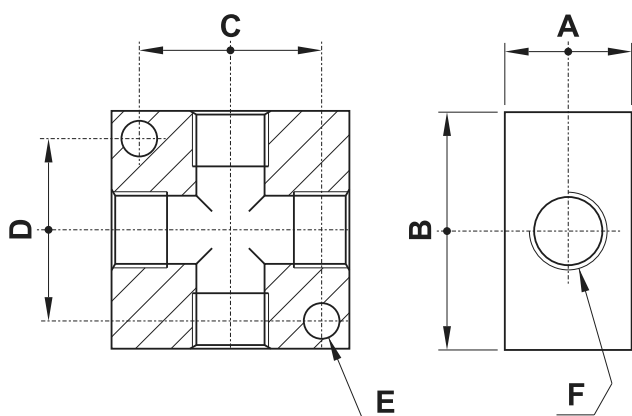

## collettori doppi 1/4" con foro passante 3/8"

*in-line double manifolds with 1/4" user ports and 3/8" feed ports*

modello model	n. fori no. ports	A	B	C
AU.022.1	2	74	61	6.5
AU.023.1	3	110	36	37
AU.024.1	4	146	72	37
AU.025.1	5	182	108	37
AU.027.1	6	218	144	37

## blocchetti 4 fori

*four port manifolds*

modello model	A	B	C	D	E	F
AU.017.1	10	20	12	12	4.5	M5
AU.018.1	16	30	23	22	4.5	G1/8"
AU.019.1	20	40	30	27	5.5	G1/4"
AU.021.1	25	50	38	40	6.5	G3/8"
AU.020.1	25	50	38	40	6.5	G1/2"