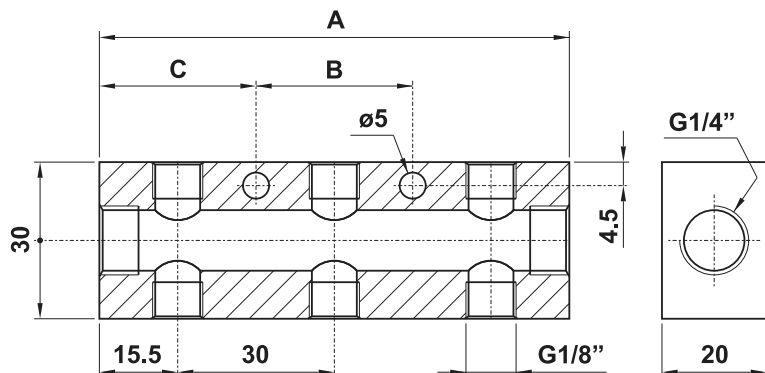

collettori

distribution manifolds

collettori doppi 1/8" con foro passante 1/4"

in-line double manifolds with 1/8" user ports and 1/4" feed ports

modello model	n. fori no. ports	A	B	C
AU.000.1	2	61	50	5.5
AU.001.1	3	91	30	30.5
AU.008.1	4	121	60	30.5
AU.009.1	5	151	90	30.5