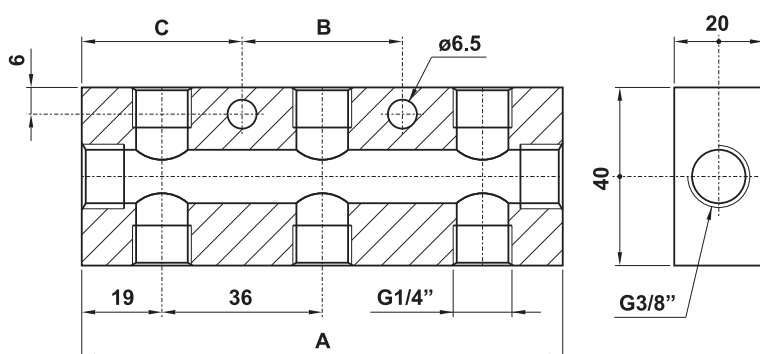

## collettori doppi 1/8" con foro passante 1/4"

*in-line double manifolds with 1/8" user ports and 1/4" feed ports*

modello model	n. fori no. ports	A	B	C
AU.000.1	2	61	50	5.5
AU.001.1	3	91	30	30.5
AU.008.1	4	121	60	30.5
AU.009.1	5	151	90	30.5

## collettori doppi 1/4" con foro passante 3/8"

*in-line double manifolds with 1/4" user ports and 3/8" feed ports*

modello model	n. fori no. ports	A	B	C
AU.022.1	2	74	61	6.5
AU.023.1	3	110	36	37
AU.024.1	4	146	72	37
AU.025.1	5	182	108	37
AU.027.1	6	218	144	37

## blocchetti 4 fori

*four port manifolds*

modello model	A	B	C	D	E	F
AU.017.1	10	20	12	12	4.5	M5
AU.018.1	16	30	23	22	4.5	G1/8"
AU.019.1	20	40	30	27	5.5	G1/4"
AU.021.1	25	50	38	40	6.5	G3/8"
AU.020.1	25	50	38	40	6.5	G1/2"