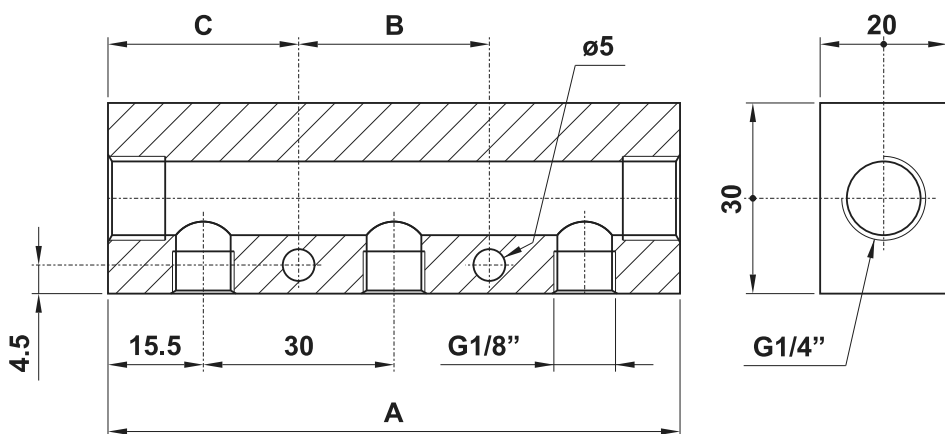

# collettori

distribution manifolds

- Collettori lineari con uscite G1/8" o G1/4"  
*In-line manifolds with G1/8" or G1/4" user ports*
- Blocchetti a 4 fori  
*Four port manifolds*
- Collettori speciali a richiesta  
*Special manifolds on request*
- Materiale: alluminio anodizzato  
*Material: aluminium (anodize treatment)*

## collettori 1/8" con foro passante 1/4"

*in-line manifolds with 1/8" user ports and 1/4" feed ports*

modello model	n. fori no. ports	A	B	C
AU.002.1	2	61	50	5.5
AU.003.1	3	91	30	30.5
AU.004.1	4	121	60	30.5
AU.005.1	5	151	90	30.5
AU.006.1	6	181	120	30.5

## blocchetti 4 fori

*four port manifolds*

modello model	A	B	C	D	E	F
AU.017.1	10	20	12	12	4.5	M5
AU.018.1	16	30	23	22	4.5	G1/8"
AU.019.1	20	40	30	27	5.5	G1/4"
AU.021.1	25	50	38	40	6.5	G3/8"
AU.020.1	25	50	38	40	6.5	G1/2"