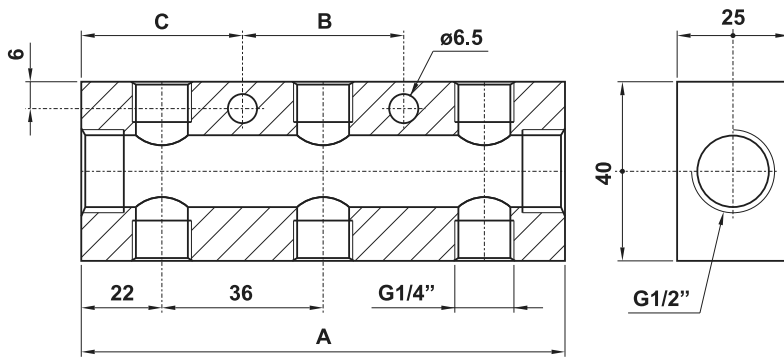

collettori doppi 1/4" con foro passante 1/2"
in-line double manifolds with 1/4" user ports and 1/2" feed ports

modello model	n. fori no. ports	A	B	C
AU.032.1	3	116	36	40
AU.033.1	4	152	72	40
AU.034.1	5	188	108	40